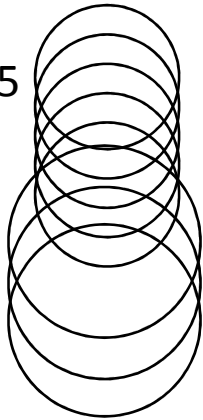

Felt Circles Snowman Ornament

Cut 3 black
Cut 2 red
Cut 2 white

Cut 4 white

Cut 3 black
Cut 4 white

Cut 4 white

Cut 2 white

Cut 3 white

Felt Circles Snowman Ornament

Stack black & red for hat

3 black @ .75

2 red @ .75

3 black
@ 1.00

Stack white for lower body

.875

1.00

1.125

1.25

3 @ 1.375

1.25

1.125

1.00

.875

Stack white for upper body

.75

.875

1.00

2 @ 1.125

1.00

.875

.75