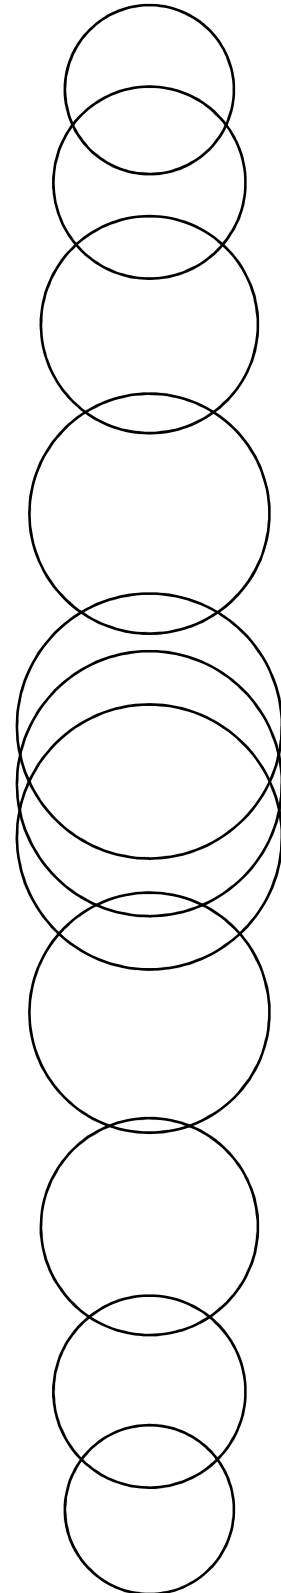

Felt Circles Snowman Ornament

Cut 3 black
Cut 2 red
Cut 2 white

Cut 4 white

Cut 3 black
Cut 4 white

Cut 4 white

Cut 2 white

Cut 3 white

Felt Circles Snowman Ornament

Stack black & red for hat

3 black @ .75

2 red @ .75

3 black
@ 1.00

Stack white for lower body

.875

1.00

1.125

1.25

3 @ 1.375

1.25

1.125

1.00

.875

Stack white for upper body

.75

.875

1.00

2 @ 1.125

1.00

.875

.75