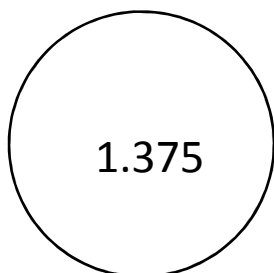

Felt Circles Snowman Ornament

Cut 3 black
Cut 2 red
Cut 2 white

Cut 4 white

Cut 3 black
Cut 4 white

Cut 4 white

Cut 2 white

Cut 3 white

Felt Circles Snowman Ornament

Stack black & red for hat

3 black @ .75

2 red @ .75

3 black
@ 1.00

Stack white for lower body

.875

1.00

1.125

1.25

3 @ 1.375

1.25

1.125

1.00

.875

Stack white for upper body

.75