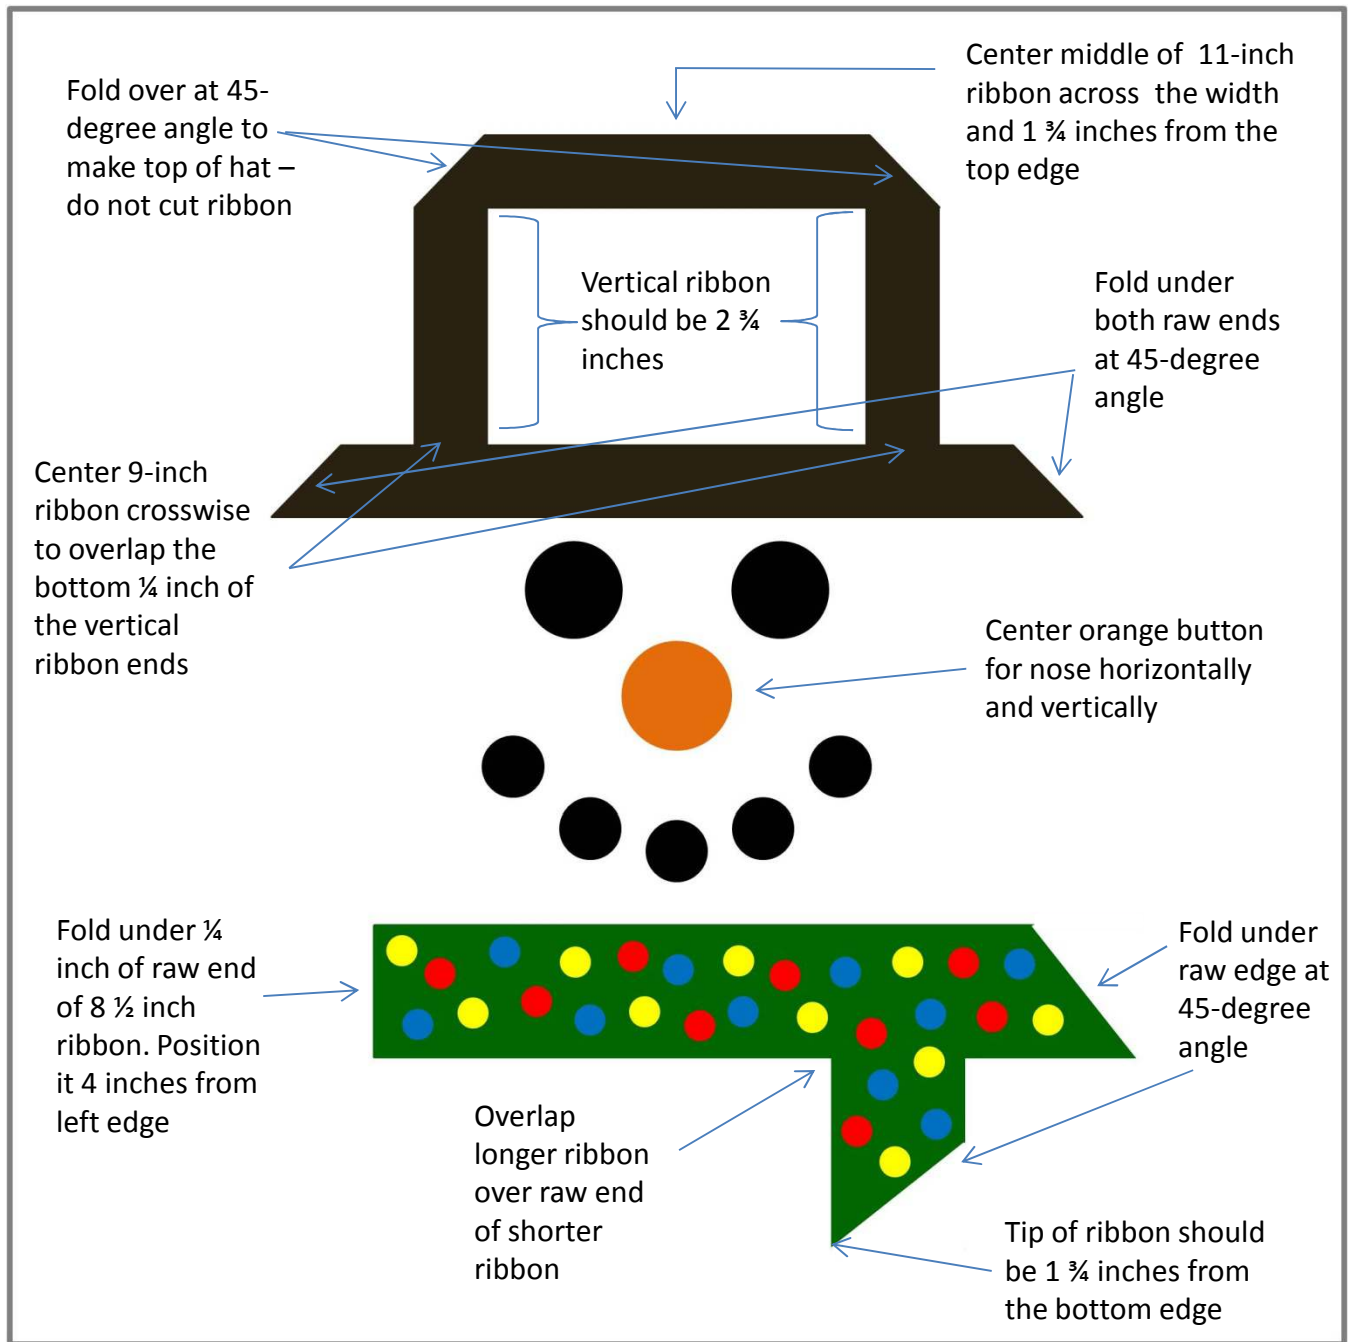

Fred the Snowman Pillow

Background fabric is 14 ½ by 14 ½ inches before making seams